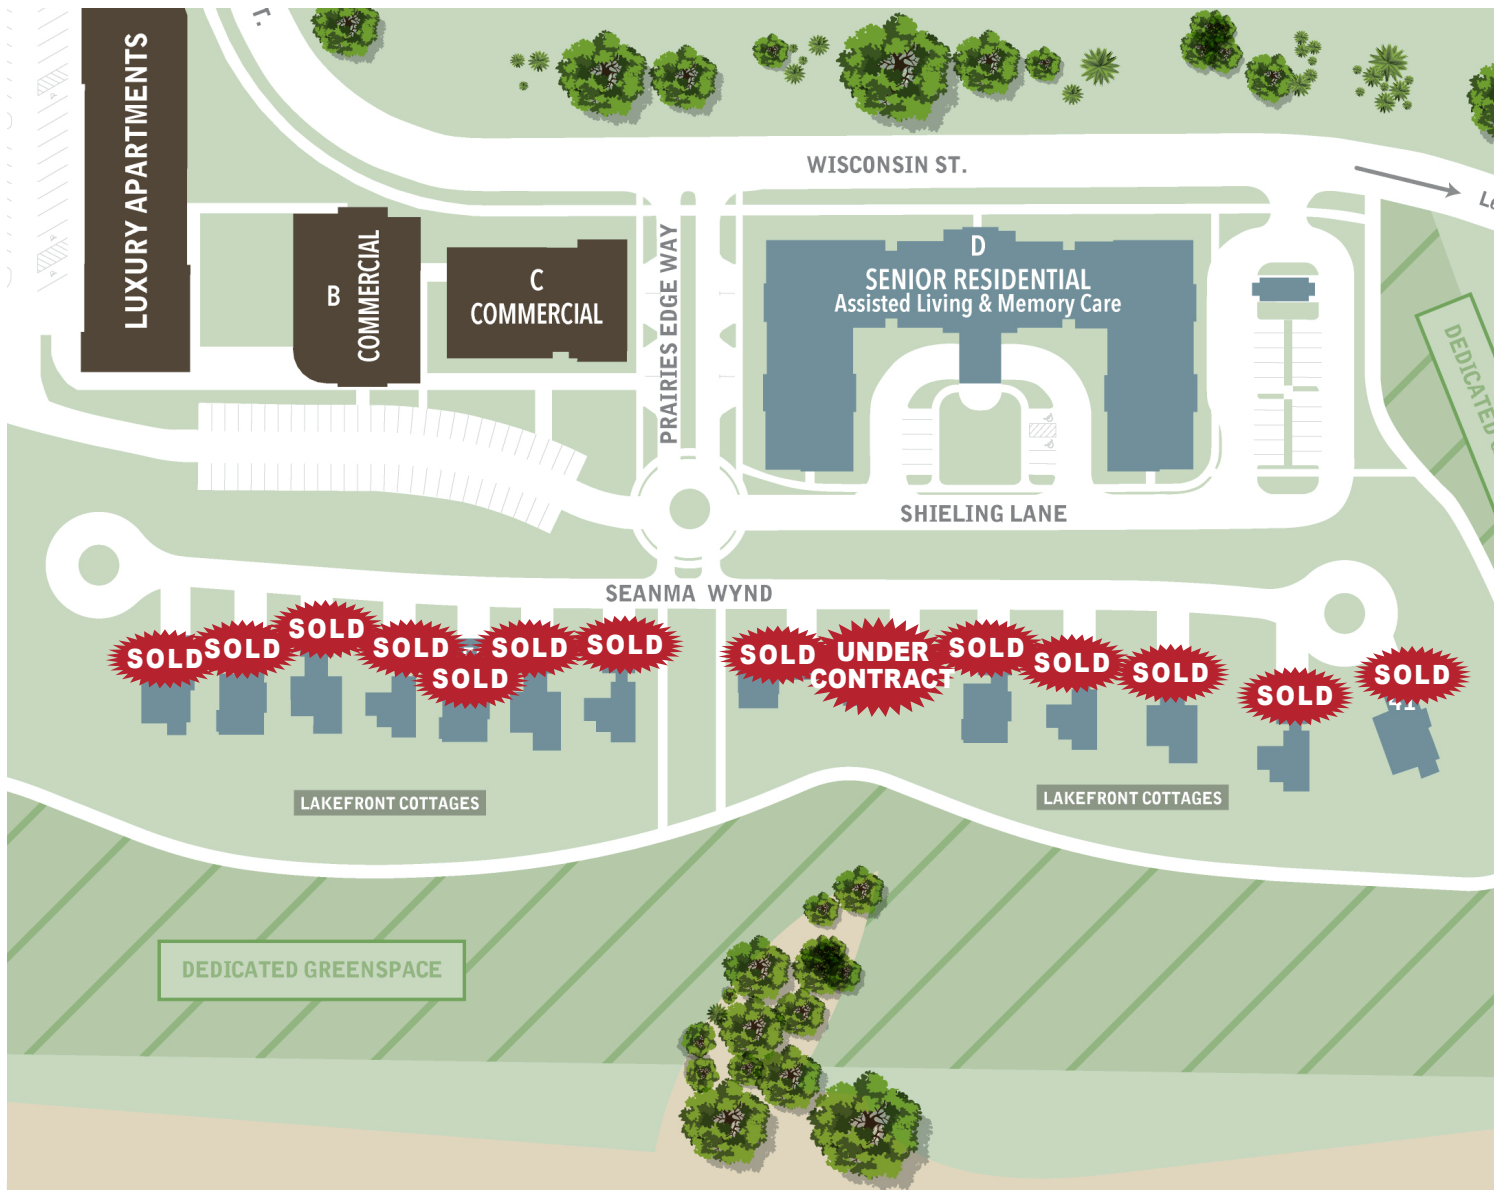

PRAIRIE'S EDGE

NORTH PHASE LAKEFRONT LOTS NOW AVAILABLE!

<u>LOT #</u>	<u>PRICE</u>	<u>APPROX. SQ. FT.</u>
Lot 41	SOLD	9,272
Lot 42	SOLD	9,032
Lot 43	SOLD	8,371
Lot 44	SOLD	7,993
Lot 45	SOLD	6,727
Lot 46	Under Contract	5,697
Lot 47	SOLD	5,871
Lot 48	SOLD	6,045
Lot 49	SOLD	6,526
Lot 50	SOLD	6,659
Lot 51	SOLD	6,818
Lot 52	SOLD	6,993
Lot 53	SOLD	6,563
Lot 54	SOLD	9,094

SEE THE NORTH PHASE MAP ON THE NEXT PAGE

PRAIRIE'S EDGE

ShoreWEST
REALTORS[®]

SHOREWEST.COM

KB KURT
BENZEL
REALTOR[®]

414.331.0565

PRAIRIE'S EDGE

NORTH PHASE LAKEFRONT LOTS NOW AVAILABLE!

LOT #	PRICE	APPROX. SQ. FT.
Lot 41	SOLD	9,272
Lot 42	SOLD	9,032
Lot 43	SOLD	8,371
Lot 44	SOLD	7,993
Lot 45	SOLD	6,727
Lot 46	Under Contract	5,697
Lot 47	SOLD	5,871
Lot 48	SOLD	6,045
Lot 49	SOLD	6,526
Lot 50	SOLD	6,659
Lot 51	SOLD	6,818
Lot 52	SOLD	6,993
Lot 53	SOLD	6,563
Lot 54	SOLD	9,094