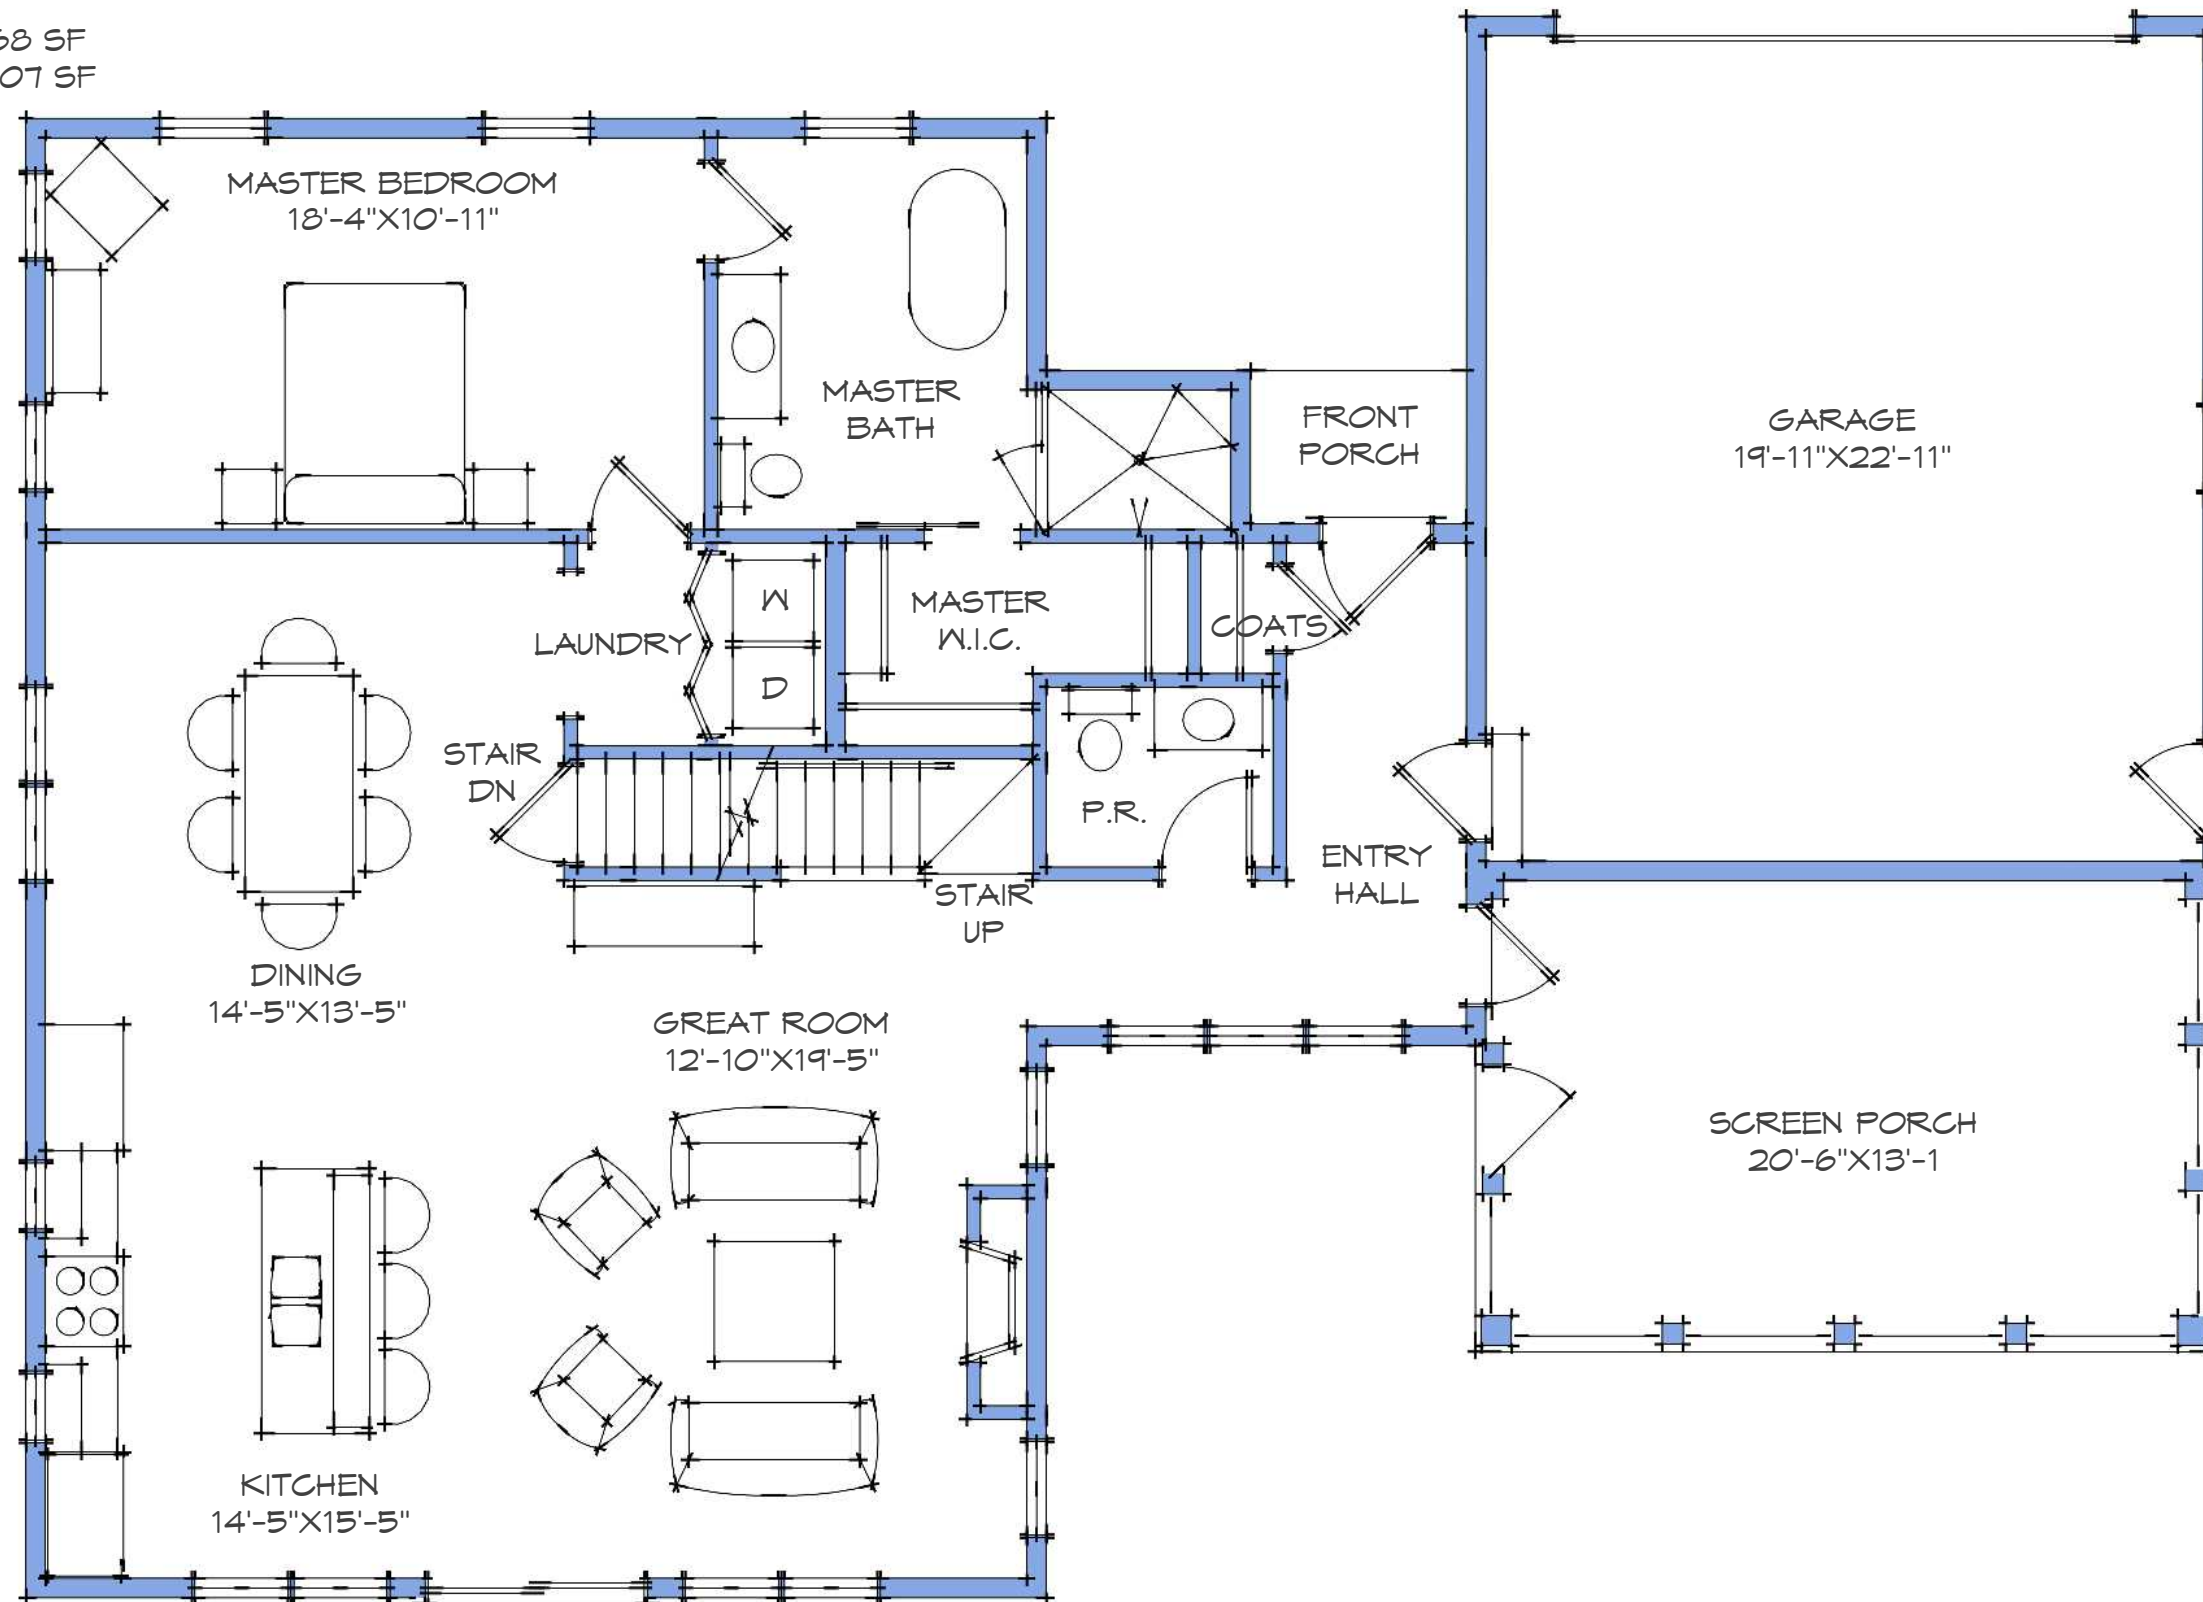

1ST FLOOR - 1,365 SF  
 2ND FLOOR - 627 SF  
 TOTAL FINISHED - 1,992 SF  
 GARAGE - 499 SF  
 SCREEN PORCH - 268 SF  
 L.L. UNFINISHED - 1,207 SF

HONEYSUCKLE COTTAGE (E) - 1ST FLOOR PLAN